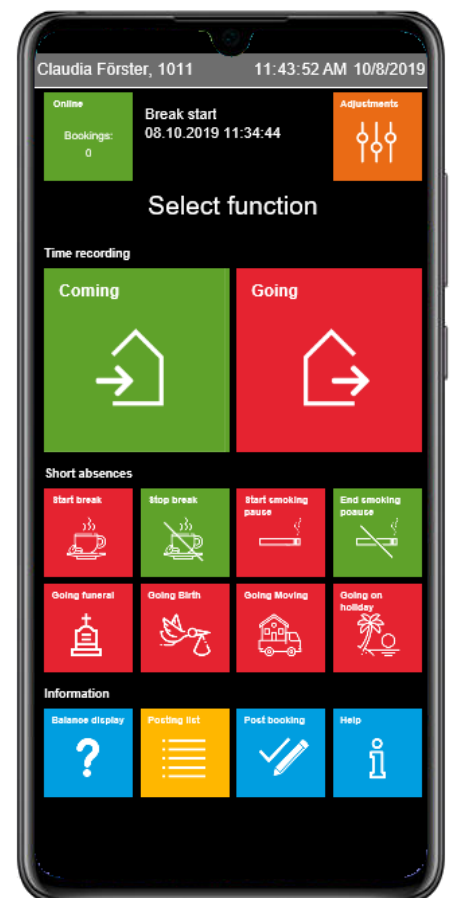

Besicomm Mobile

Nowadays our working environment gets constantly more mobile and it becomes less important where the work will be performed. Nearly everyone owns a mobile device and the right app can help to record working time with minimal effort. Besicomm Mobile is an intuitive, easy to navigate App for all current smartphones. Written in HTML5, it even works offline and buffers events if not connected.

Besicomm Mobile Overview

- As HTML5 web app and native app for capturing in / out bookings on smartphone
- Offline capable
- Works on Android, iOS and Windows (Web App only) based devices
- Web app does not require installation
- Compatible with existing hardware terminals
- Customer-specific configurable
- Cost-effective and easy to operate

Besicomm Mobile for time recording on your own device

Besicomm Mobile can be used on its own or in addition to dormakaba hardware terminals and impersonal software terminals. The Besicomm Web server offers the same functions and validations. Besicomm Mobile can be used in the conventional Kaba style or in the current Ui5 Style. This ensures that the user always can use a familiar interface.